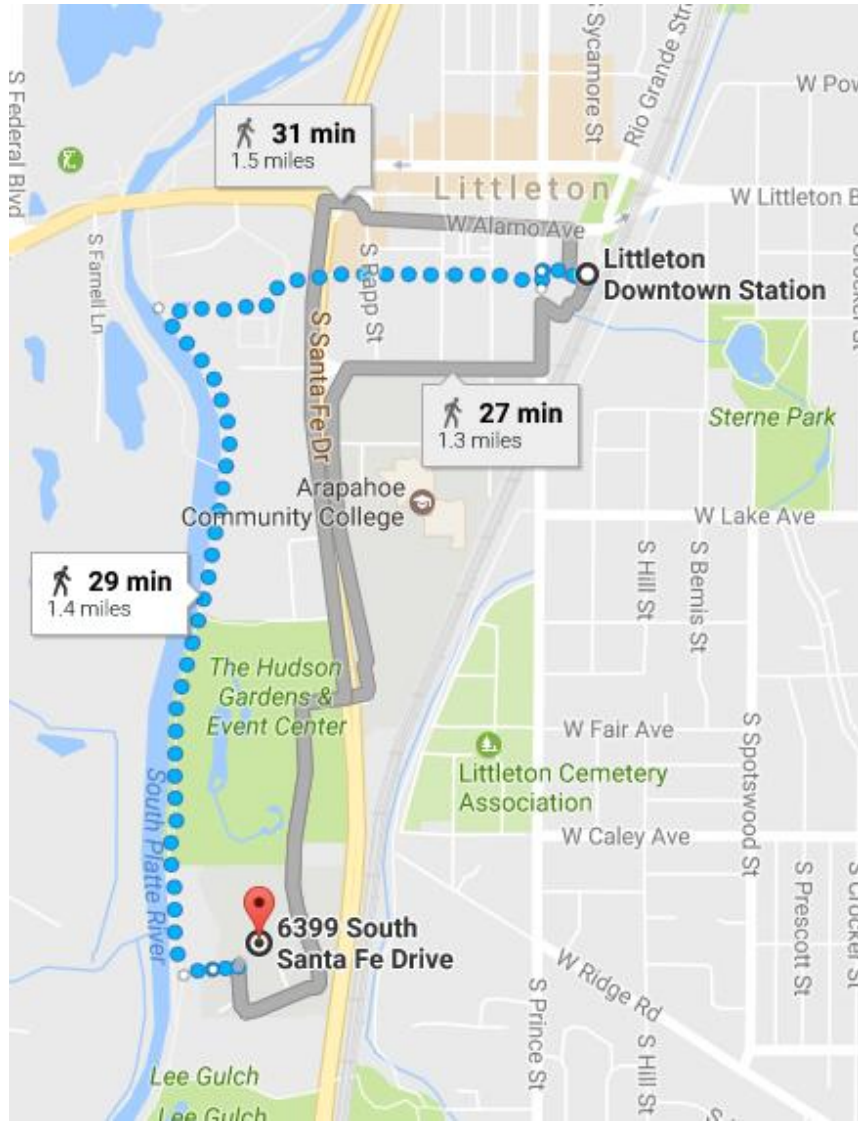

[Directions on Google Maps](#)